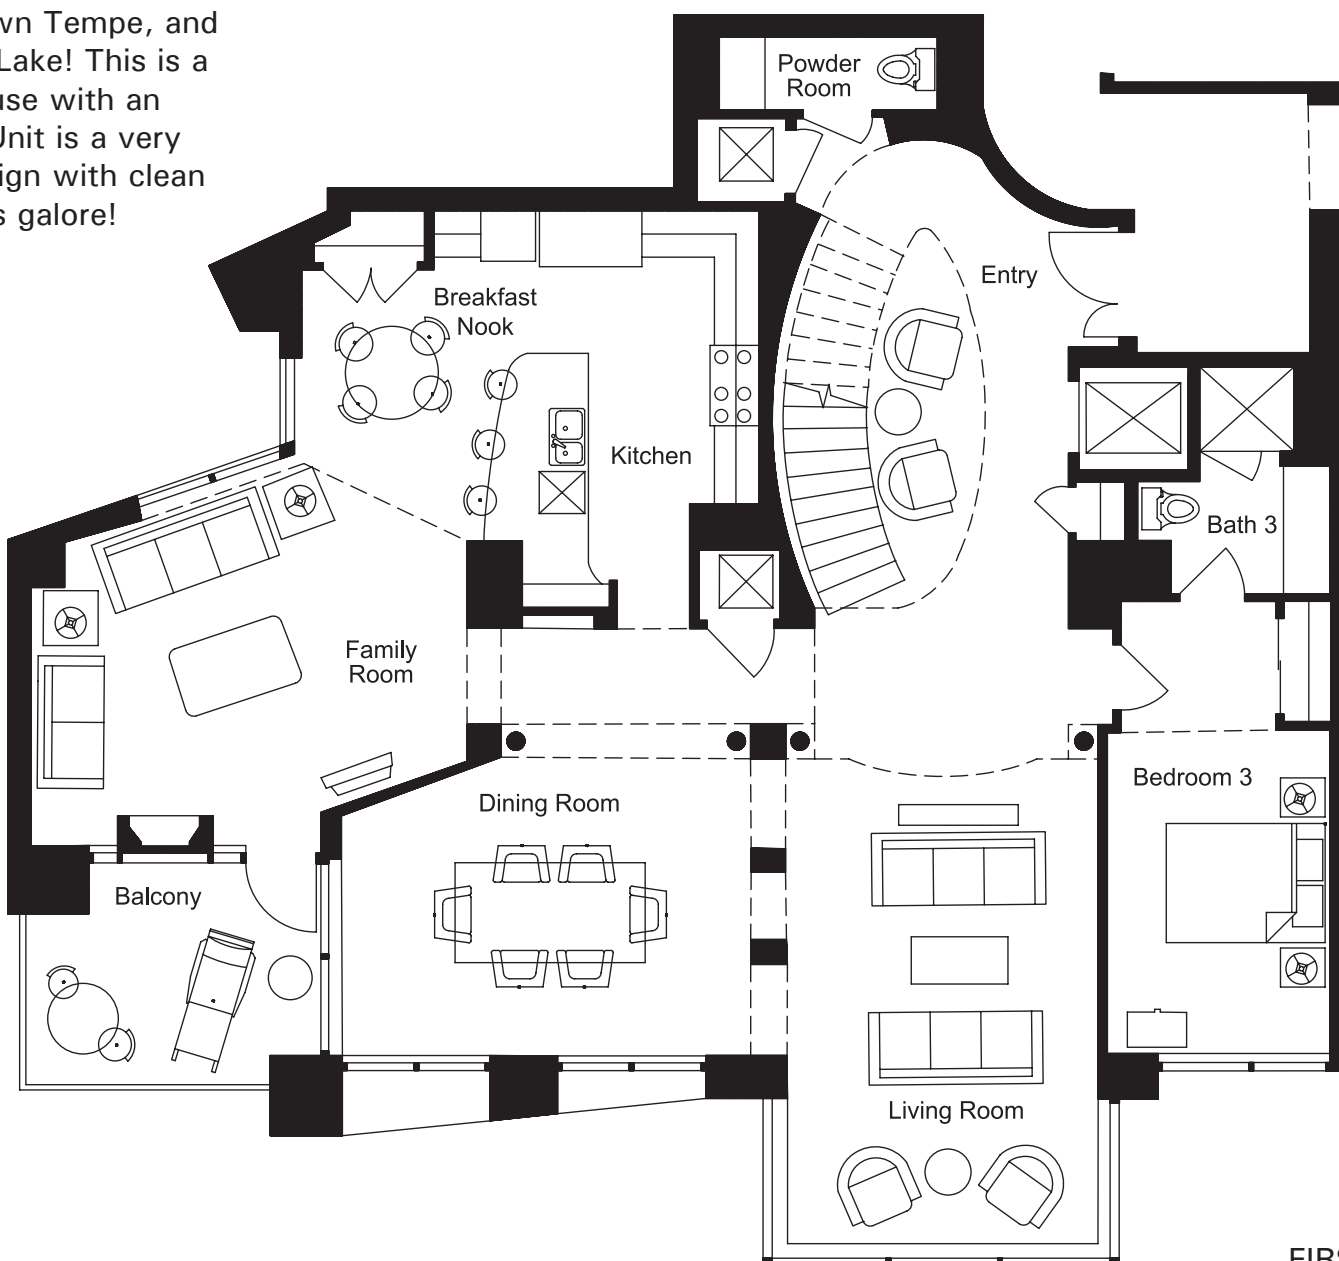

3 Bedroom Suites
 Two-Stories with Study
 4.5 Baths

4,280 sf Penthouse
 222 sf Balcony
 4,502 sf Total

SECOND FLOOR

We are selling this penthouse unfinished and untouched! Unit currently has concrete flooring and drywall! This penthouse is located on the 12th floor and has amazing views! Views of ASU stadium, Downtown Tempe, and the Tempe Town Lake! This is a two-story penthouse with an interior elevator. Unit is a very contemporary design with clean lines and windows galore!

FIRST FLOOR