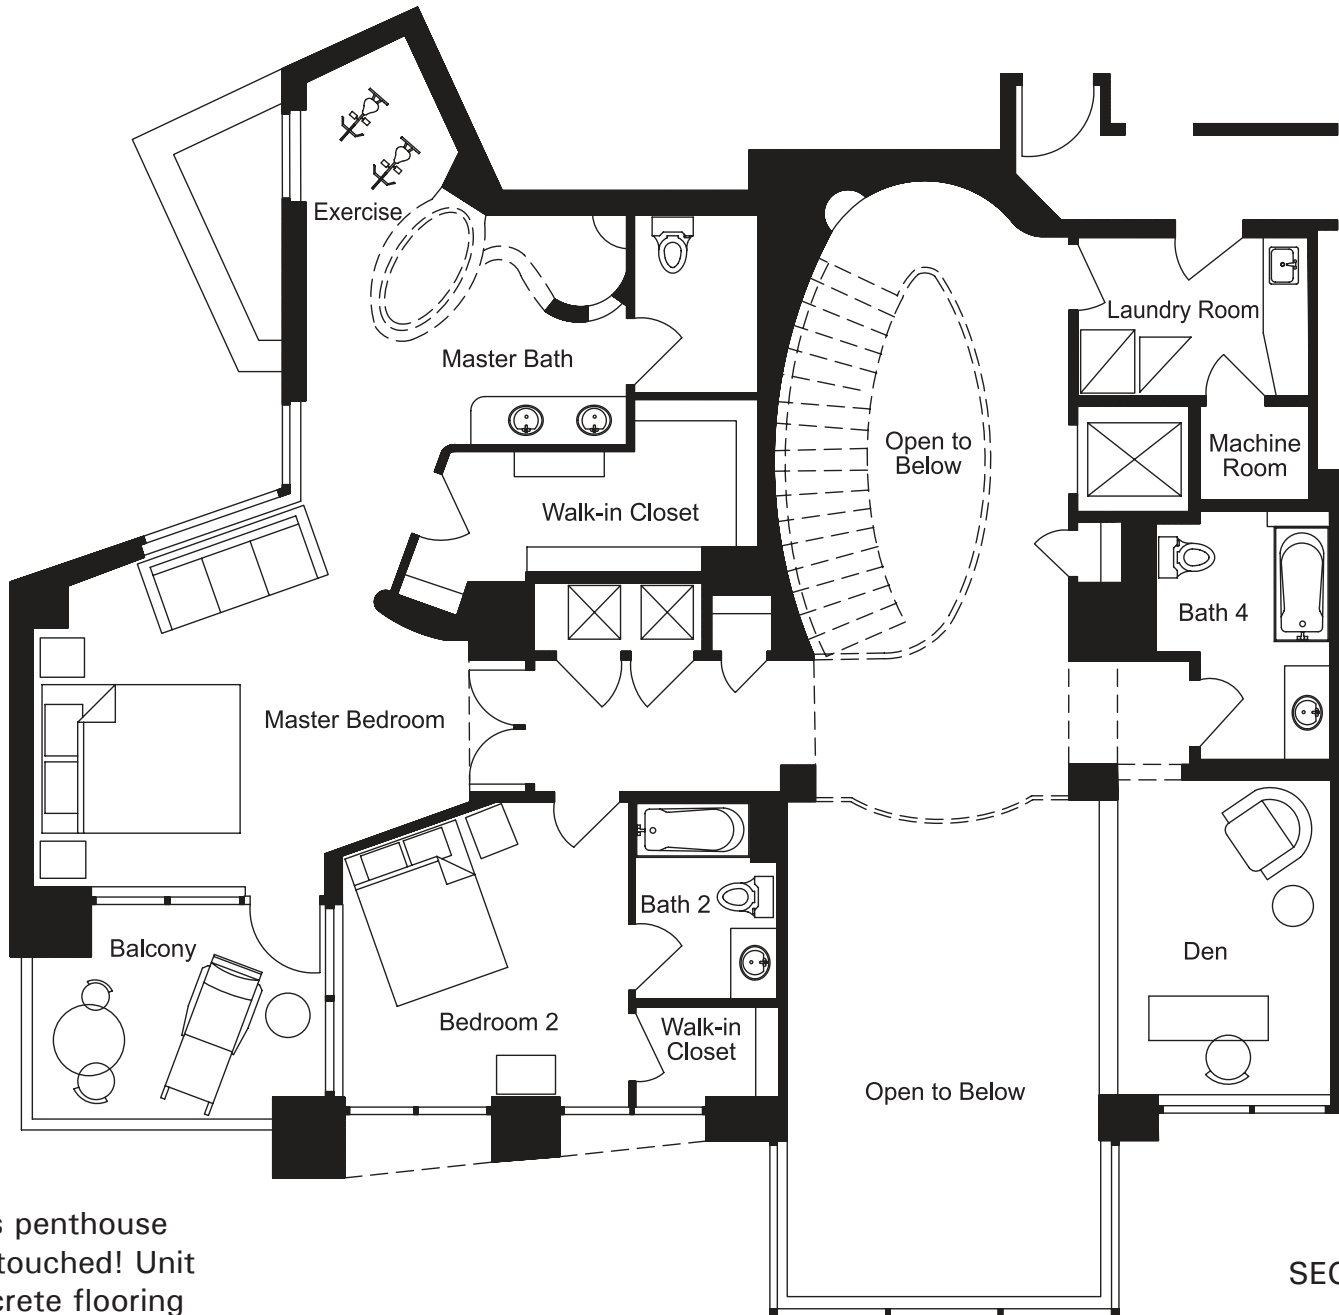

3 Bedroom Suites
 Two-Stories with Study
 4.5 Baths

4,280 sf Penthouse
 222 sf Balcony
 4,502 sf Total

SECOND FLOOR

We are selling this penthouse unfinished and untouched! Unit currently has concrete flooring and drywall! This penthouse is located on the 12th floor and has amazing views! Views of ASU stadium, Downtown Tempe, and the Tempe Town Lake! This is a two-story penthouse with an interior elevator. Unit is a very contemporary design with clean lines and windows galore!

FIRST FLOOR