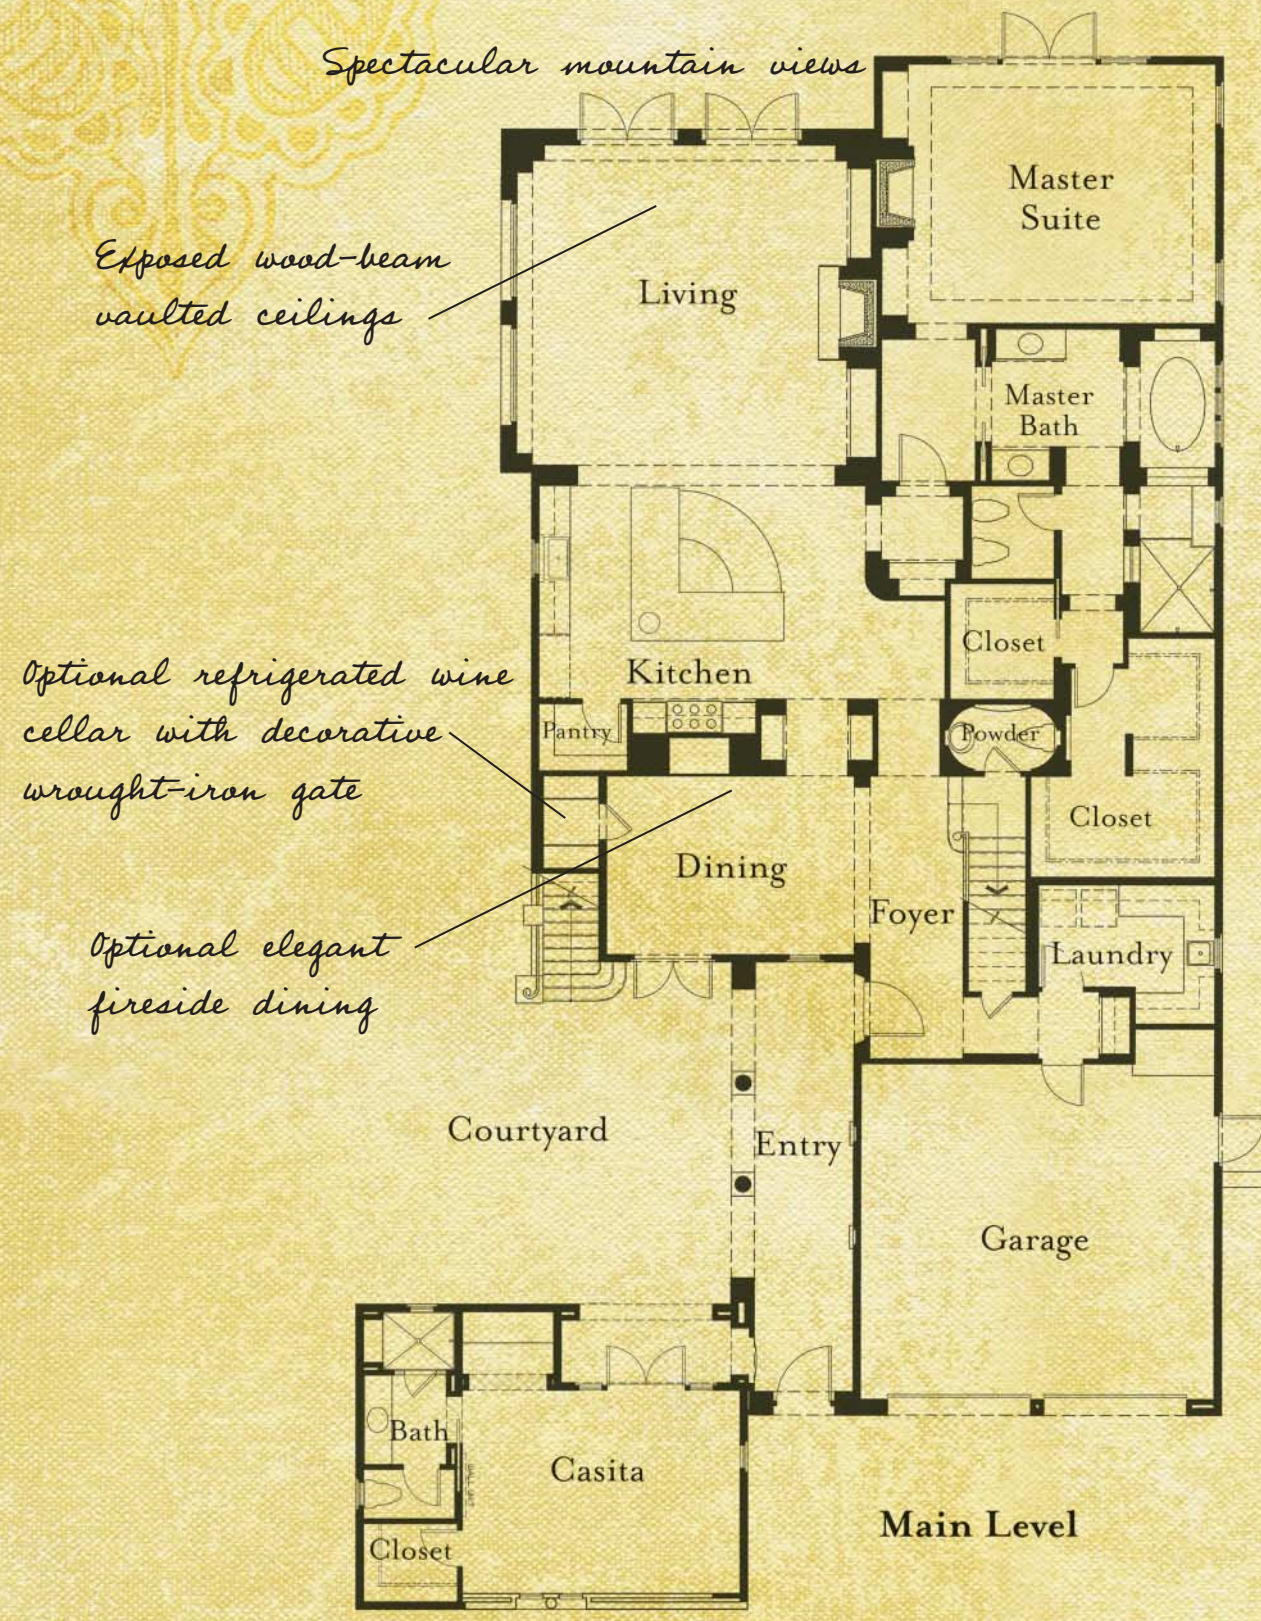

| | |
|----------------------|--------------------------|
| Main Level | 2,588 Square Feet |
| Upper Level | 1,685 Square Feet |
| Casita | 411 Square Feet |
| Total Livable | 4,684 Square Feet |

VILLA SERENO