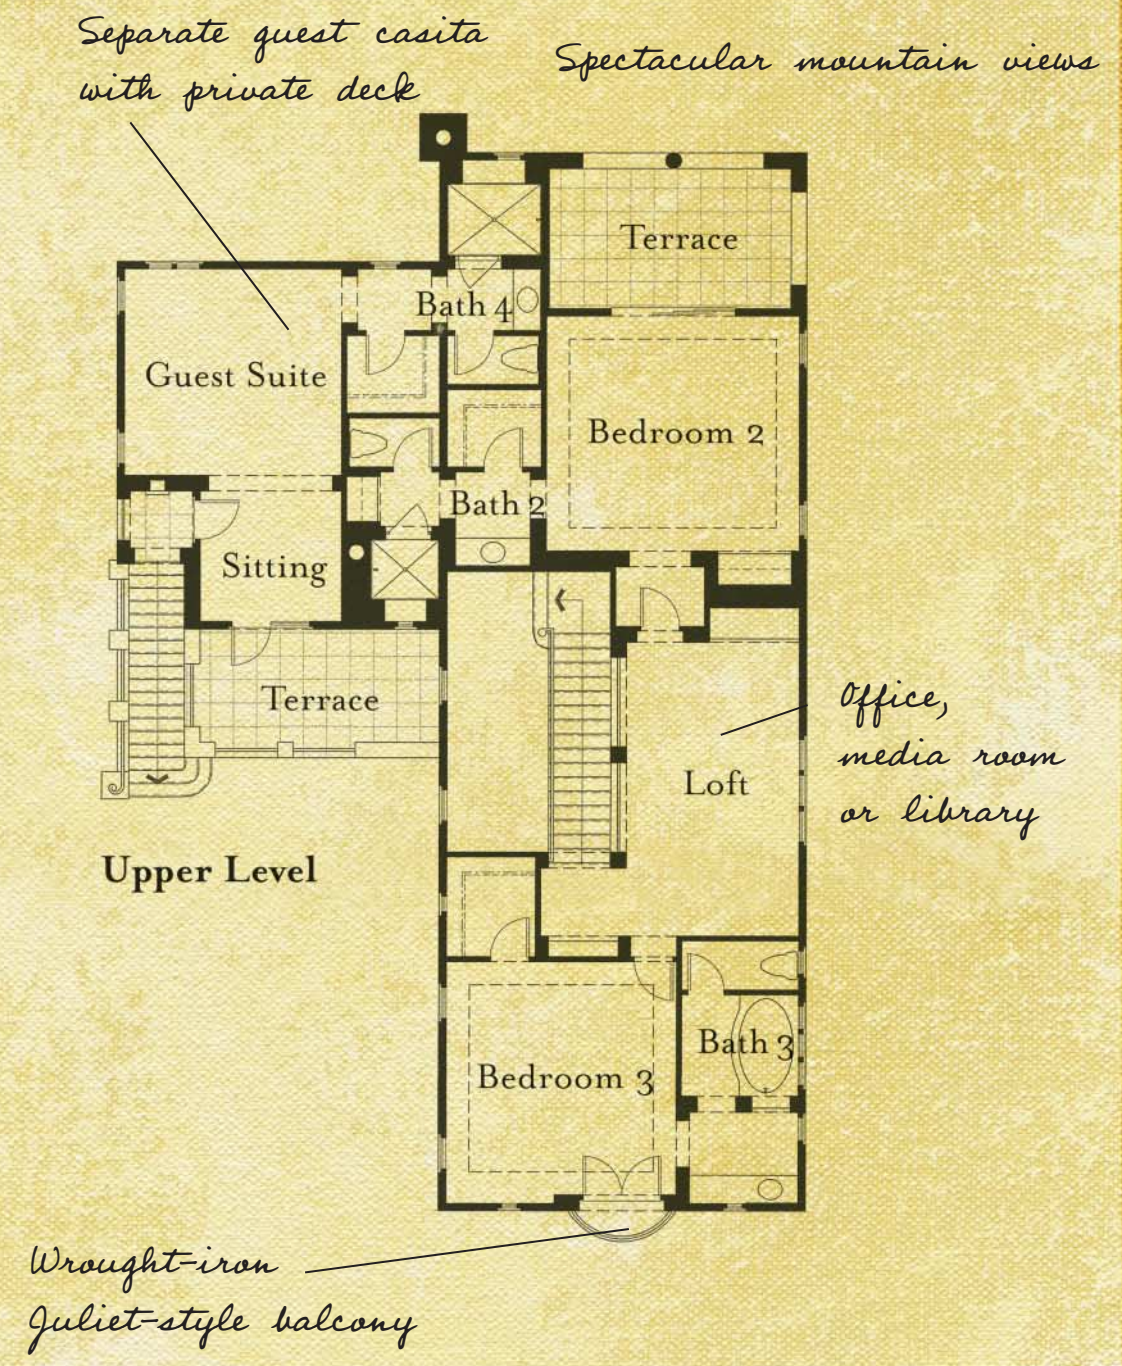

| | |
|----------------------|--------------------------|
| Main Level | 2,588 Square Feet |
| Upper Level | 1,685 Square Feet |
| Casita | 411 Square Feet |
| Total Livable | 4,684 Square Feet |

VILLA SERENO