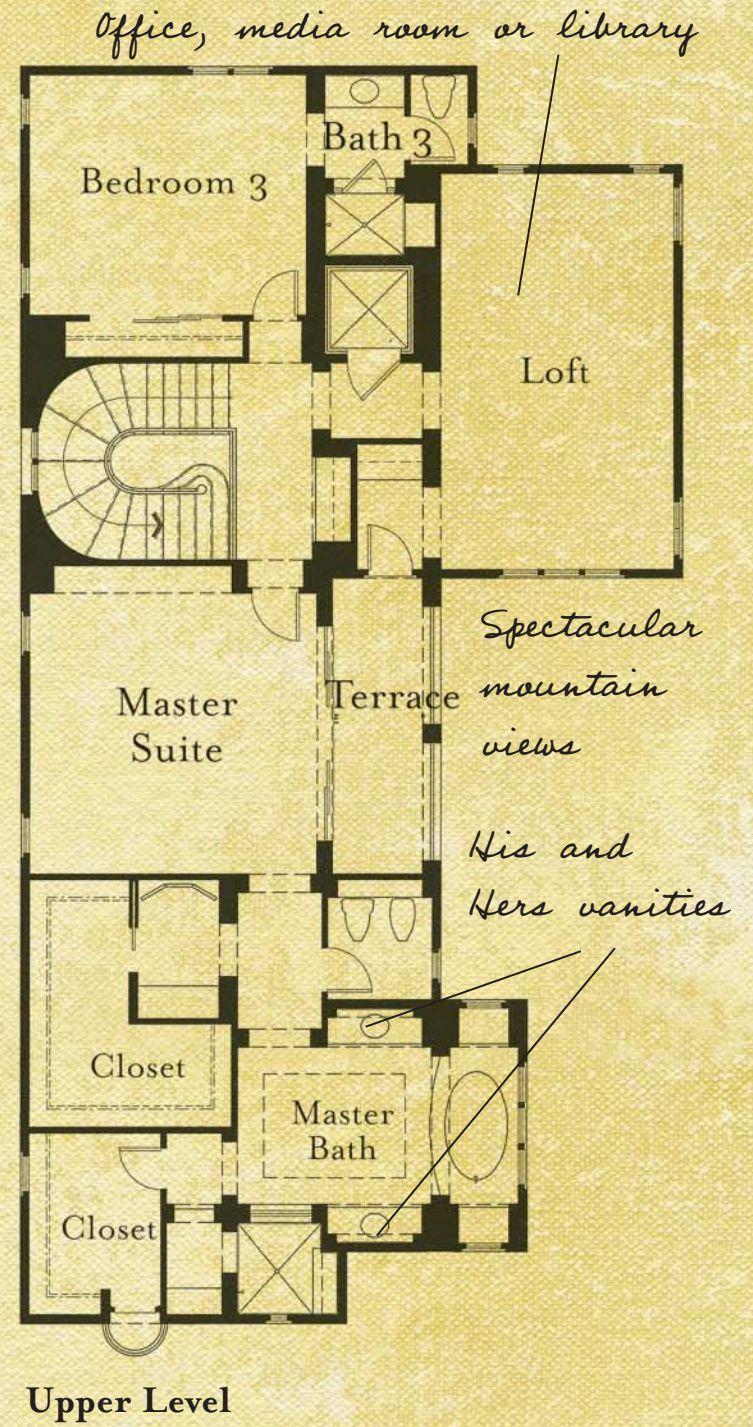

Main Level

Main Level	2,056	Square Feet
Upper Level	1,735	Square Feet
Casita	256	Square Feet
Total Livable	4,047	Square Feet

Upper Level

VILLA VENTANA